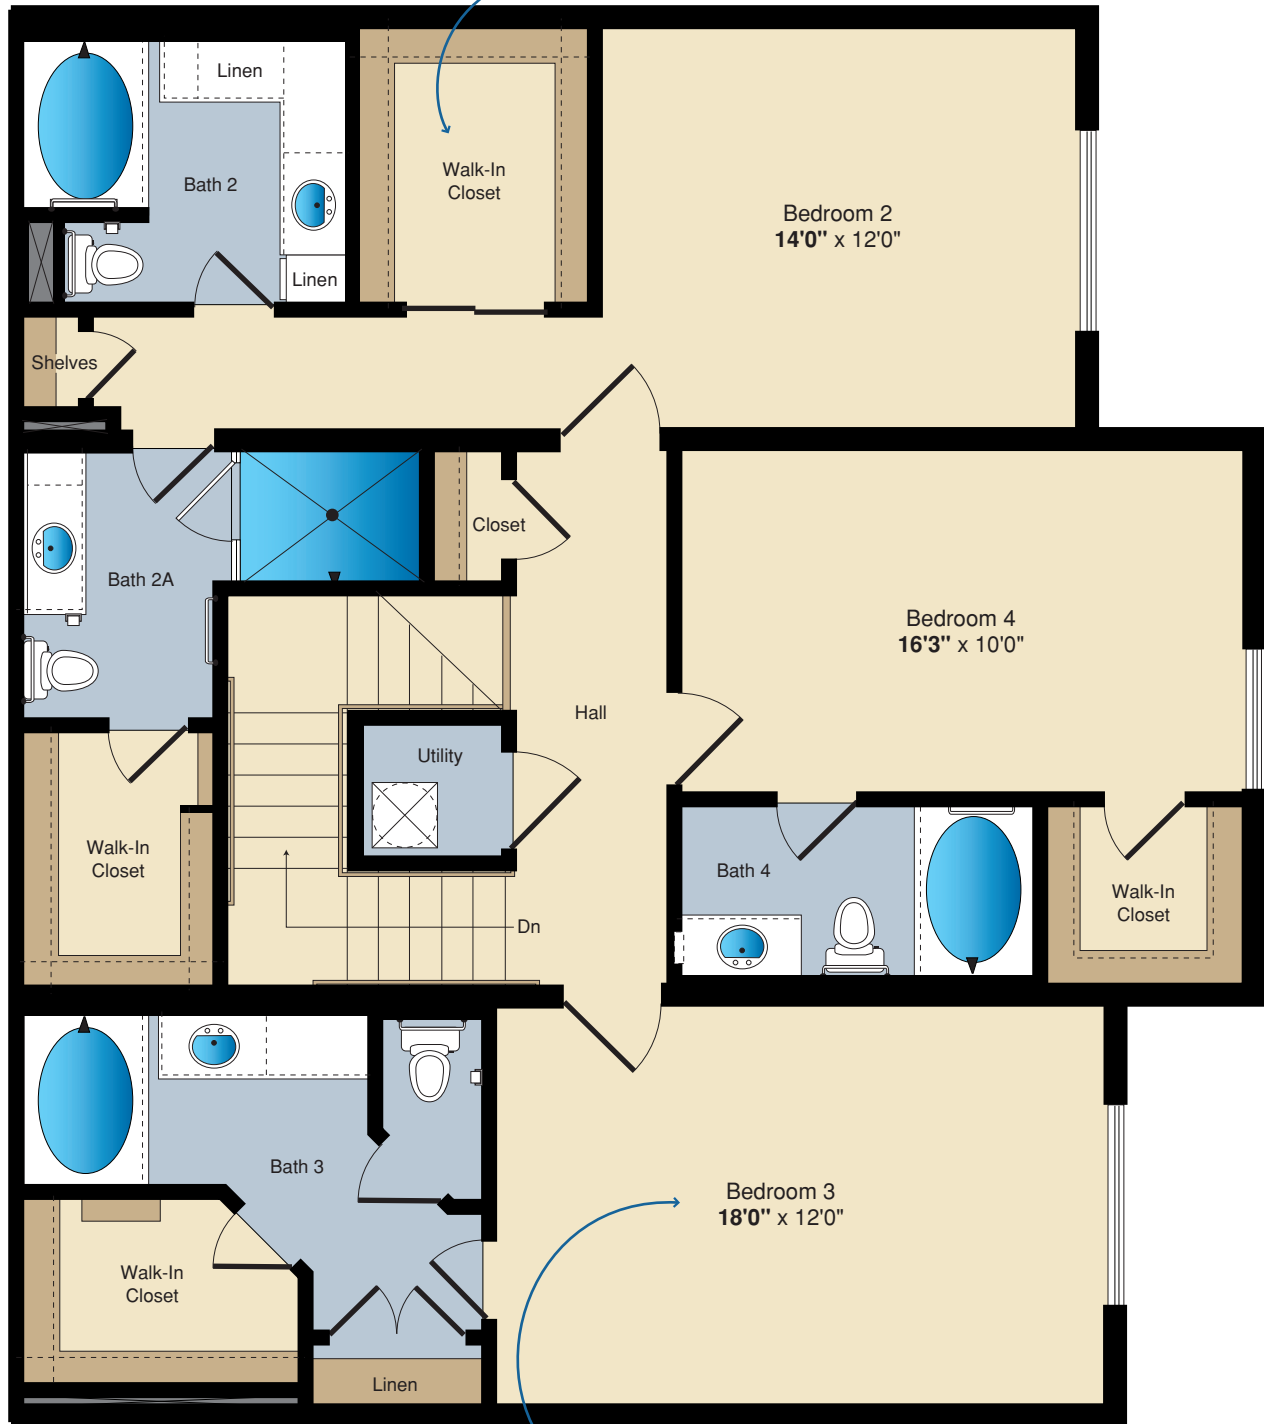

Franklin Six - 4BR/5BA
First Floor Approximately 1,168 Sq. Ft.

All renderings, maps, landscaping, elevations and plans are artist's conceptions and are not to scale. The developer/builder reserves the right in its sole discretion to make modifications to maps, plans, renderings, specifications, materials, features or colors without notice.

Plans, prices, descriptions and amenities are subject to change without notice. E.&O.E

Have you counted the closets?

Bedroom is larger than most studio apartments. (Except ours!)

Franklin Six - 4BR/5BA
Second Floor Approximately 1,389 Sq. Ft.