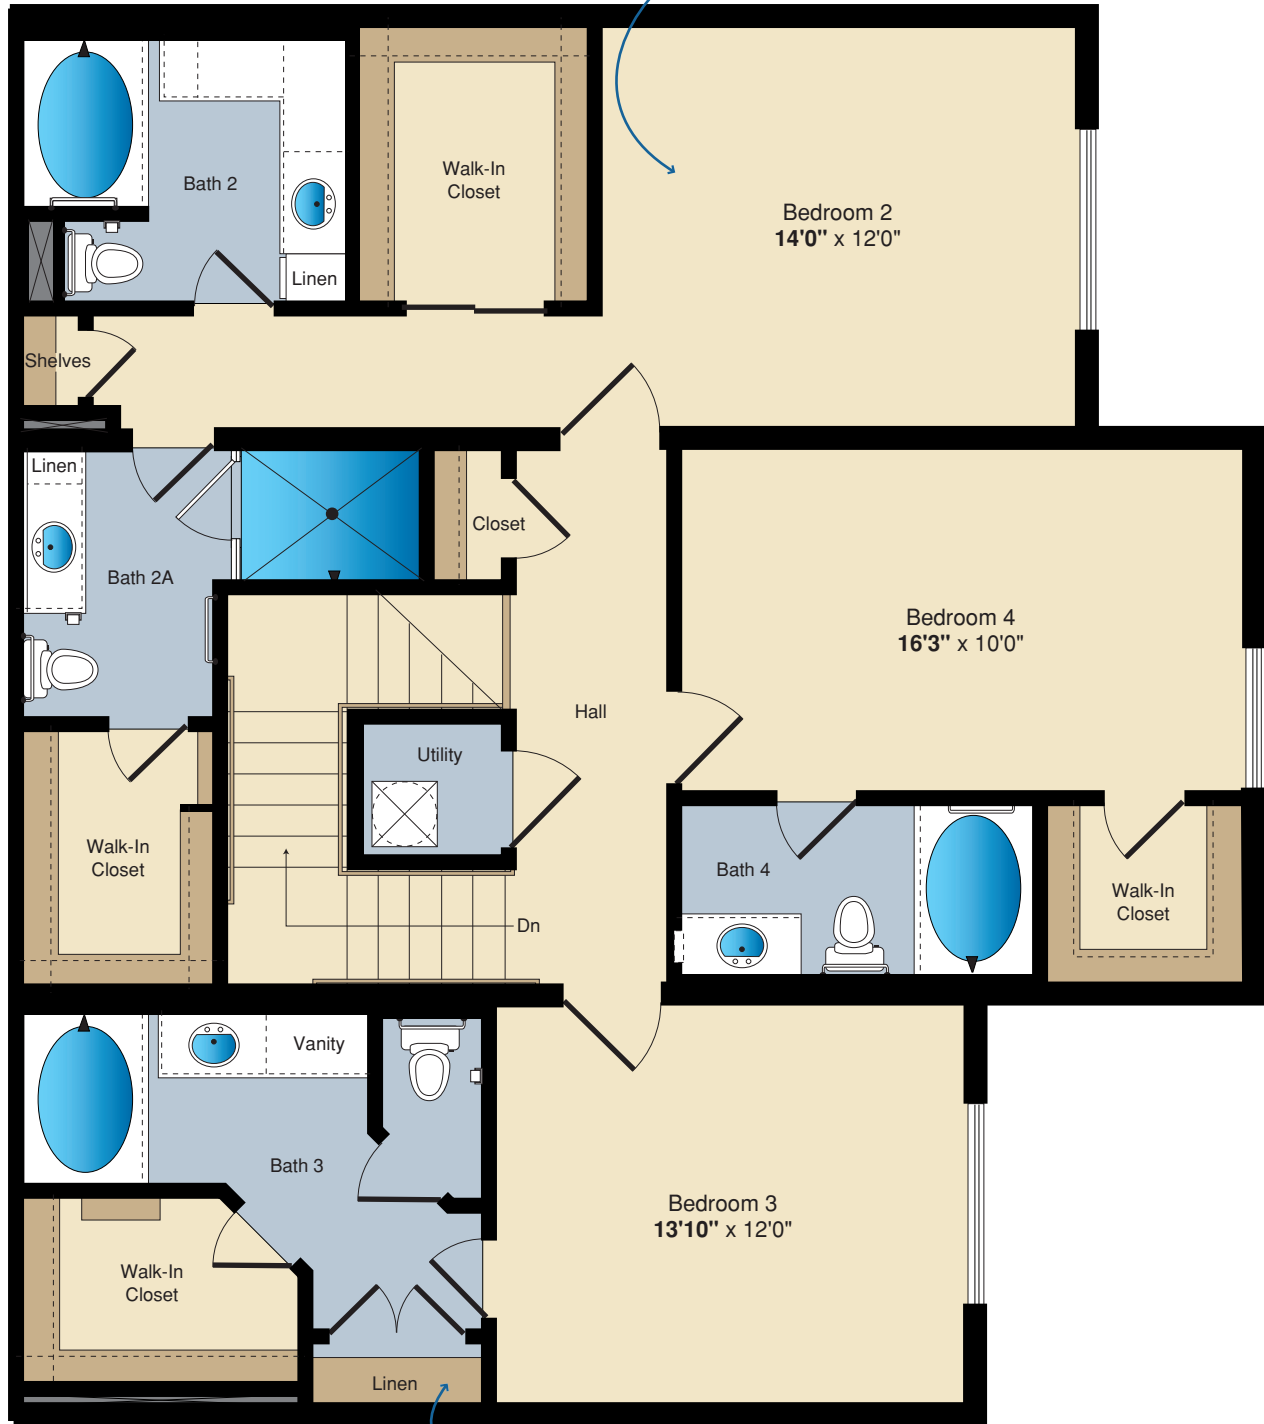

**Franklin Two - 4BR/5BA**  
**First Floor Approximately 1,114 Sq. Ft.**

All renderings, maps, landscaping, elevations and plans are artist's conceptions and are not to scale. The developer/builder reserves the right in its sole discretion to make modifications to maps, plans, renderings, specifications, materials, features or colors without notice.

Plans, prices, descriptions and amenities are subject to change without notice. E.&O.E

*Plenty of room for a king-sized bed.*

*Too many closets to count.*

**Franklin Two - 4BR/5BA**  
**Second Floor Approximately 1,284 Sq. Ft.**