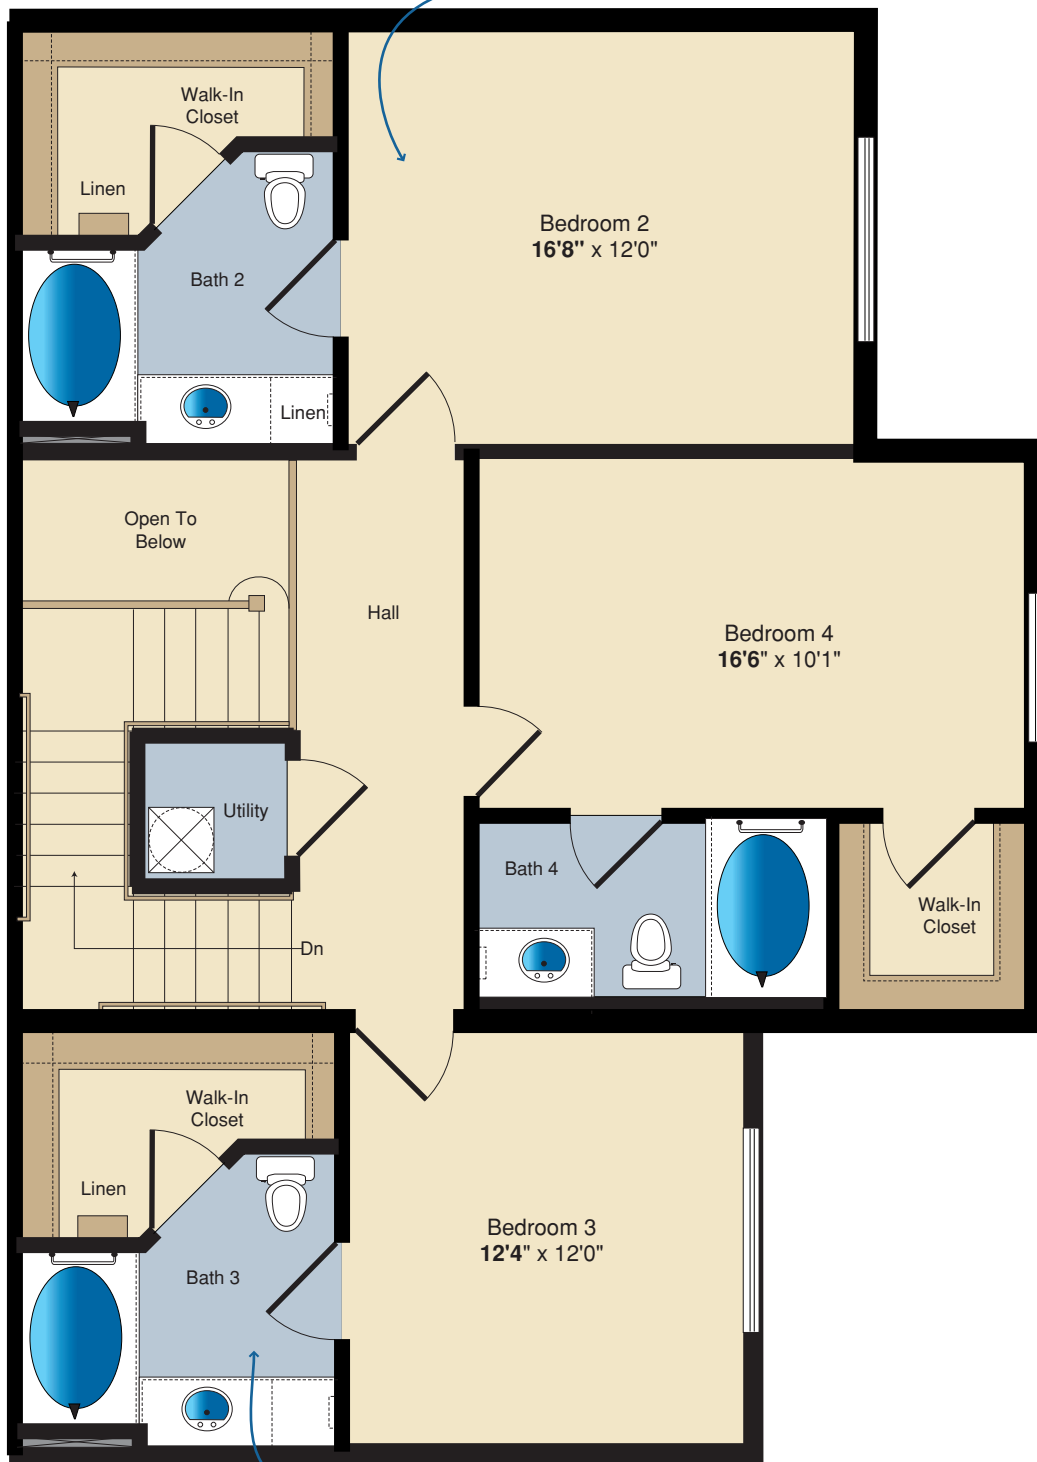

Extra, extra storage.

*Full-sized
washer and
dryer are
included.*

*Imagine
the view.*

Dining island offers unlimited possibilities.

Franklin Four - 4BR/4BA
First Floor Approximately 1,114 Sq. Ft.

All renderings, maps, landscaping, elevations and plans are artist's conceptions and are not to scale. The developer/builder reserves the right in its sole discretion to make modifications to maps, plans, renderings, specifications, materials, features or colors without notice.

Plans, prices, descriptions and amenities are subject to change without notice. E.&O.E

A king-sized bed will easily fit.

Four big bathrooms in this home.

Franklin Four - 4BR/4BA
Second Floor Approximately 998 Sq. Ft.