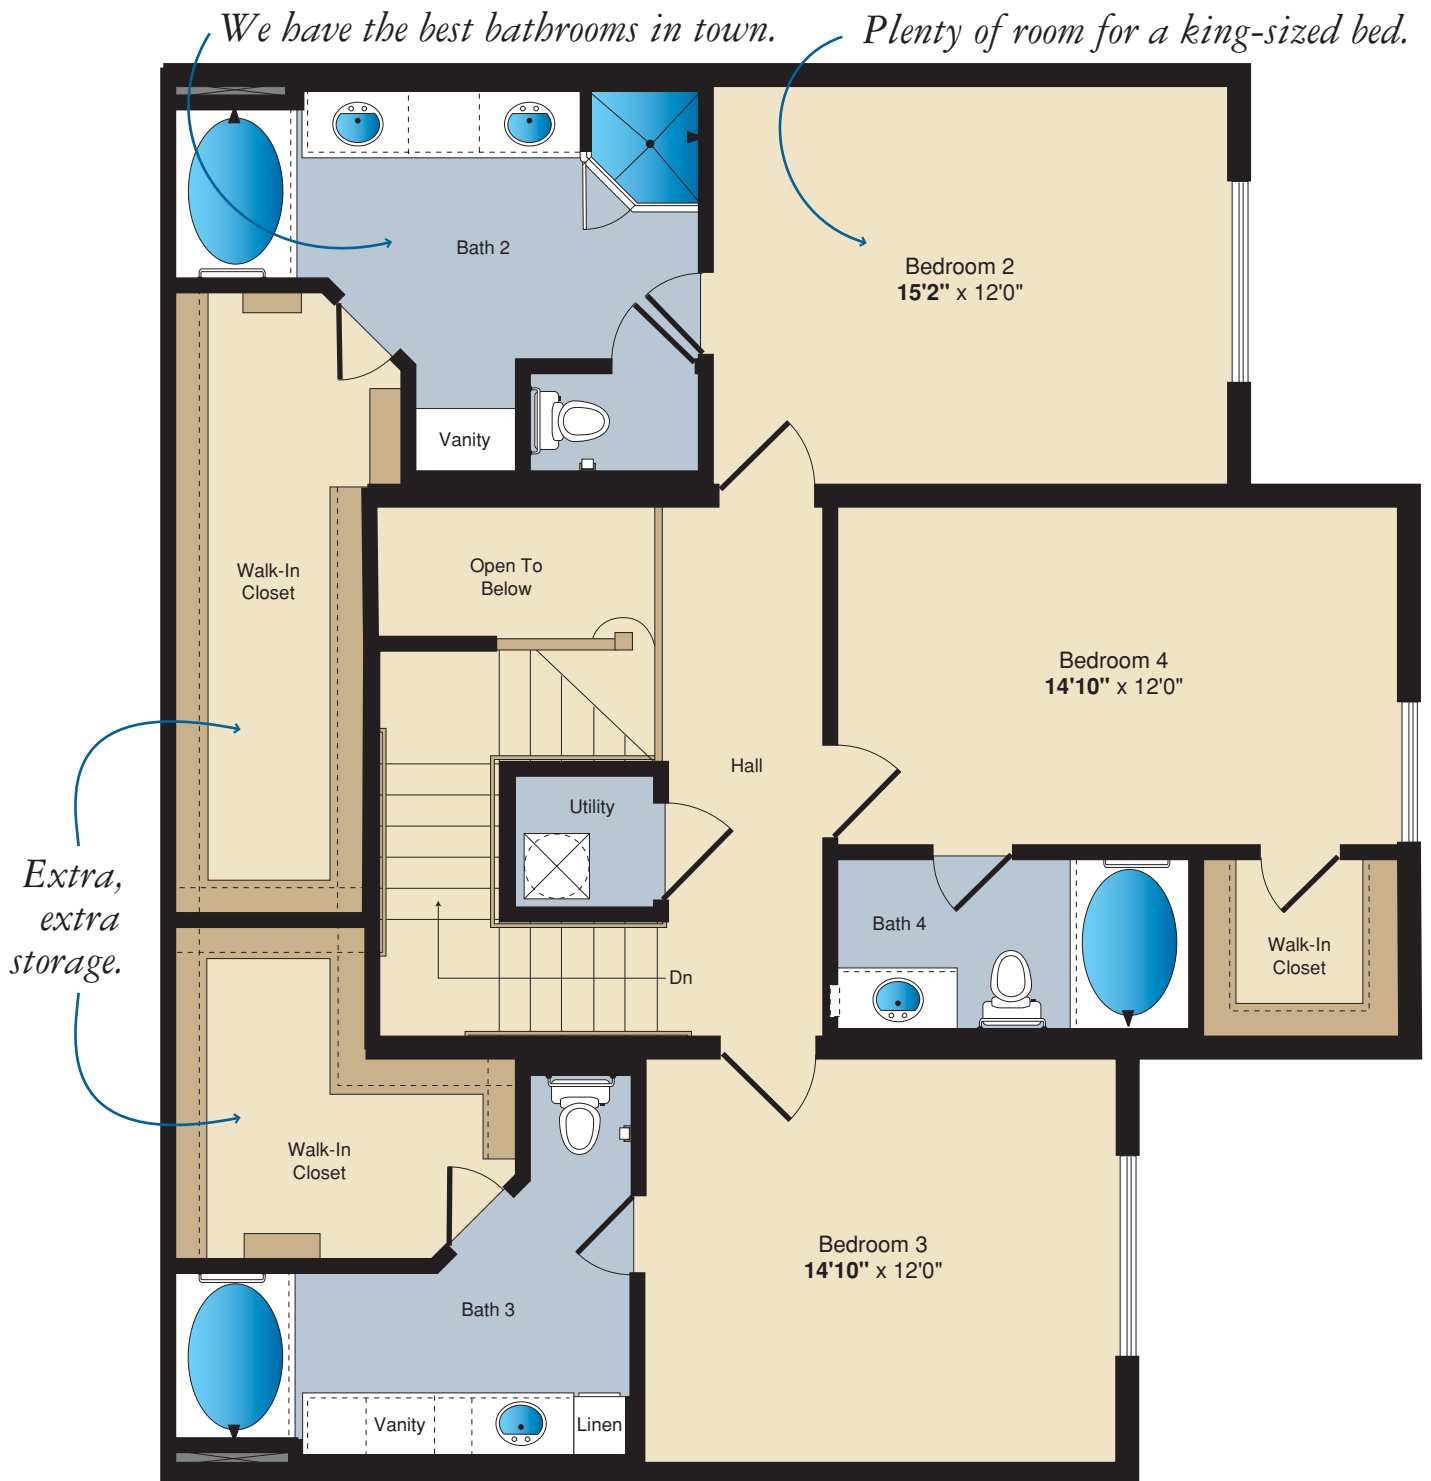

Franklin One - 4BR/4BA
First Floor Approximately 1,114 Sq. Ft.

All renderings, maps, landscaping, elevations and plans are artist's conceptions and are not to scale. The developer/builder reserves the right in its sole discretion to make modifications to maps, plans, renderings, specifications, materials, features or colors without notice.

Plans, prices, descriptions and amenities are subject to change without notice. E.&O.E

Franklin One - 4BR/4BA
Second Floor Approximately 1,248 Sq. Ft.

All renderings, maps, landscaping, elevations and plans are artist's conceptions and are not to scale. The developer/builder reserves the right in its sole discretion to make modifications to maps, plans, renderings, specifications, materials, features or colors without notice.