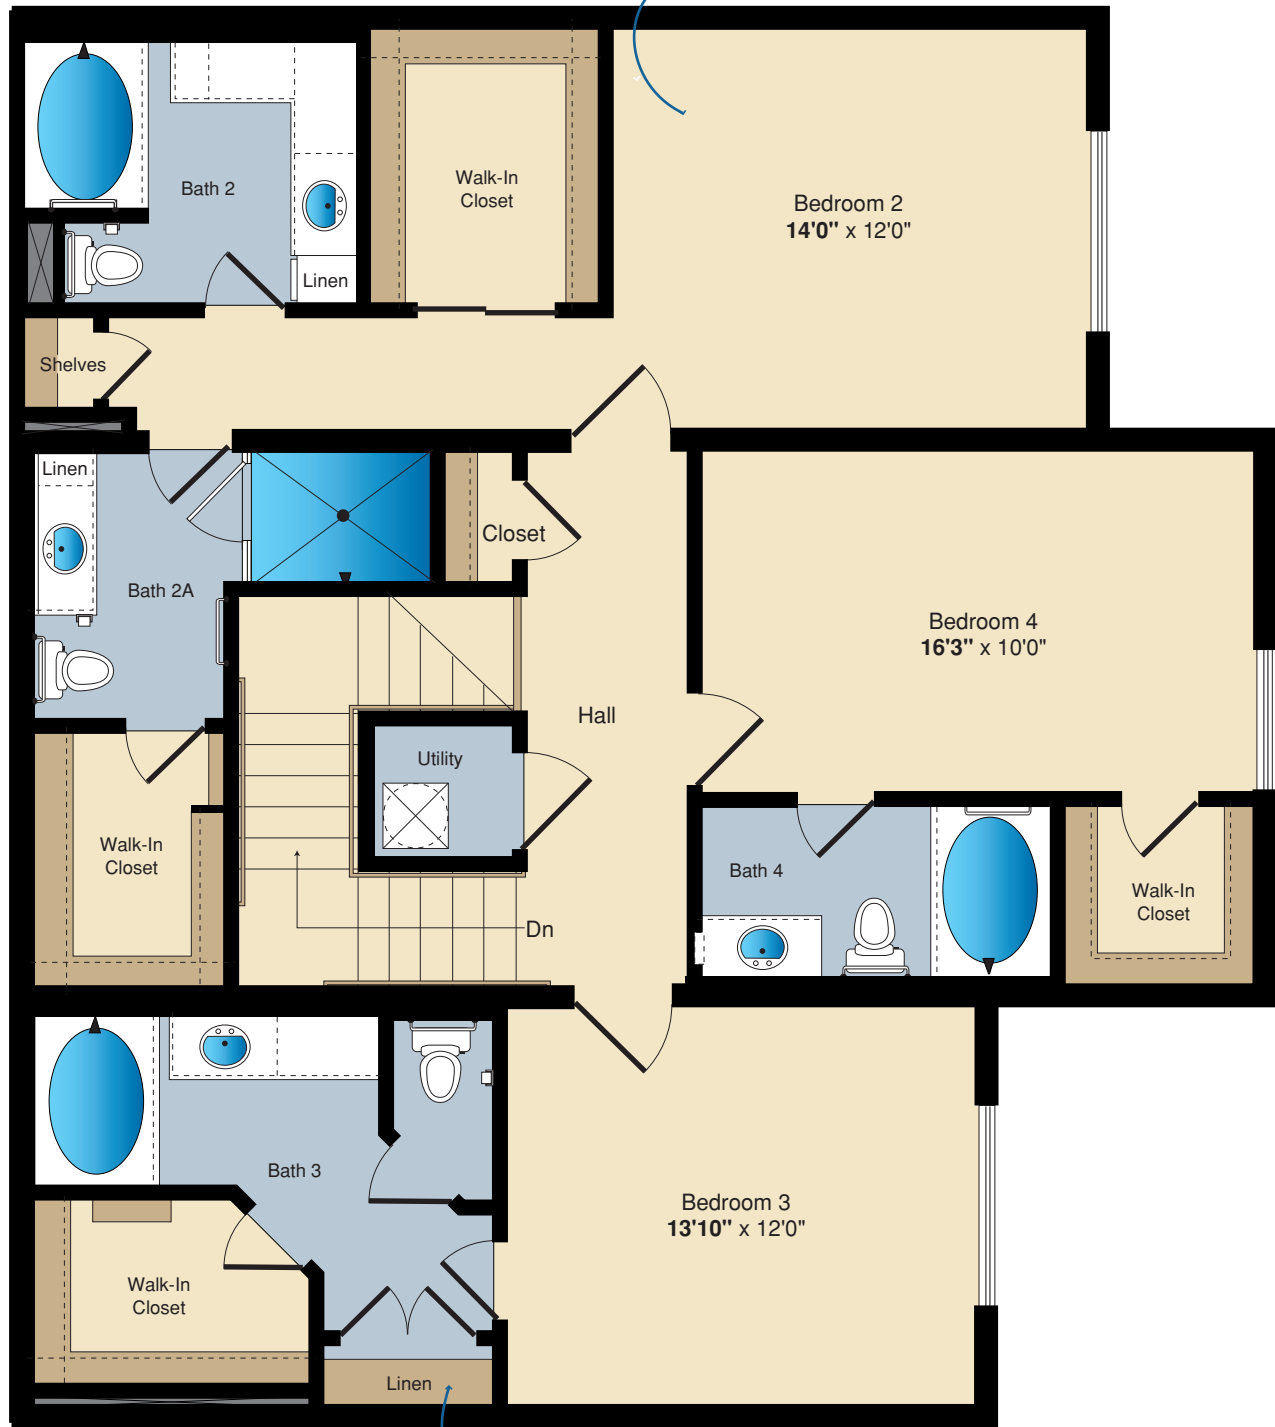

Franklin Three - 4BR/5BA
First Floor Approximately 1,114 Sq. Ft.

All renderings, maps, landscaping, elevations and plans are artist's conceptions and are not to scale. The developer/builder reserves the right in its sole discretion to make modifications to maps, plans, renderings, specifications, materials, features or colors without notice.

Plans, prices, descriptions and amenities are subject to change without notice. E.&.O.E

Plenty of room for a king-sized bed.

Too many closets to count.

Franklin Three - 4BR/5BA
Second Floor Approximately 1,298 Sq. Ft.